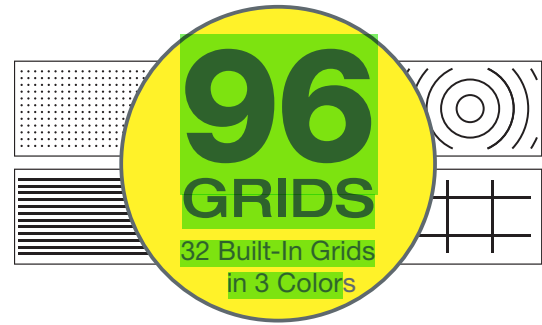

## INSPIRE 1500

Digital Art Projector with 96 Grids

### Inspire 1500 Projector

1 YEAR WARRANTY

UL US LISTED  
(Power Adapter)

4K  
3840x2160

- Portable and Powerful LED Projector
- Runs on Power Adapter or Integrated Battery
- Overall Dimensions: 9,5 cm x 9,5cm x 16,5cm
- Native Resolution: 1920 x 1080 (HD)
- Maximum Resolution: 3840 x 2160 (4K)
- 96 Built-In Grid Patterns
- Project a Grid, Image, or Grid over Image
- Touchpad or Remote for Easy Control
- Automatic Focus and Automatic Zoom
- Keystone: Automatic Vertical and Manual Horizontal
- One 3 Watt Built-In Speaker
- WiFi and Bluetooth Capable
- Low Voltage, Power Saving AC Adapter